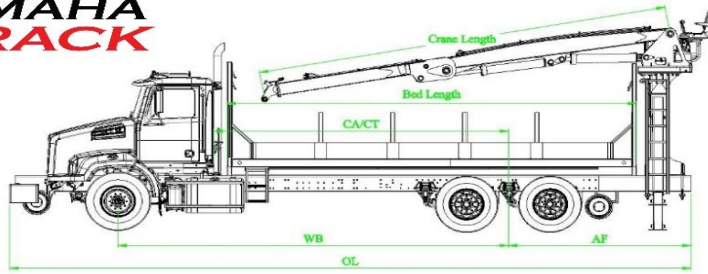

Grapple Truck Appraisal Sheet

13010 F Plaza
Omaha, NE 68137

Truck
621

Date: 7/9/2018 VIN #: 5KKHAXDV3FLGS6567

Year: 2015 Make: Western Star Model: 4764SB

WB: 282" CA/CT: 194" AF: 120" OL: 447.61" AC: Yes

Engine: Detroit DD13 450Hp Tranny: Eaton Fuller RTO-16908LL Paint Color: White

Miles: 87,640.00 Hours: -- Frame: DC

Front Axle: 20,000# Rear Axle: (2) 23,000# Rear Susp: TufTrac Spring

Front Tire: 425/65R22.5 Rear Tires: 11R22.5 GVWR: 66,000#

Fuel Tank Cap: 60 Gallon Fuel Tank Engine BIK Htr: Yes Heated Mirror: Yes

Equipment Information

Crane Make: Rotobec Crane Model-SN: Elite SP

Crane Length: 22' Crane Reach: 26' total with 4' squirt

Grapple Make: Rotobec Grapple Type-SN: 1/3 Cord Butt

Magnet Make: N/A Magnet Size: N/A

Hi Rail Make: DMF Insul Wheels Front: 1630 Rear: 1650

BedType: Standard Bed Length: 22' Material: Steel

Creep Drive: YES Type: Poclair Controls: N/A

Tire Wear:

Left Side

Right Side

Additional Equipment/Comments